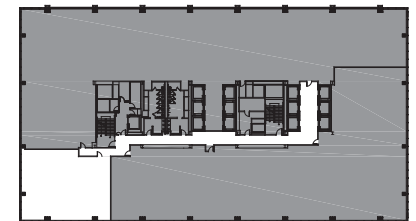

SUITE 710 | 3,117 RSF

AVAILABLE EXCLUSIVELY AT
525 W VAN BUREN ST, CHICAGO, IL

525 WEST VAN BUREN

MELISSA RUBENSTEIN

+1 312 228 2505
melissa.rubenstein@am.jll.com

GARY B. KOSTECKI

+1 312 228 3311
gary.kostecki@am.jll.com