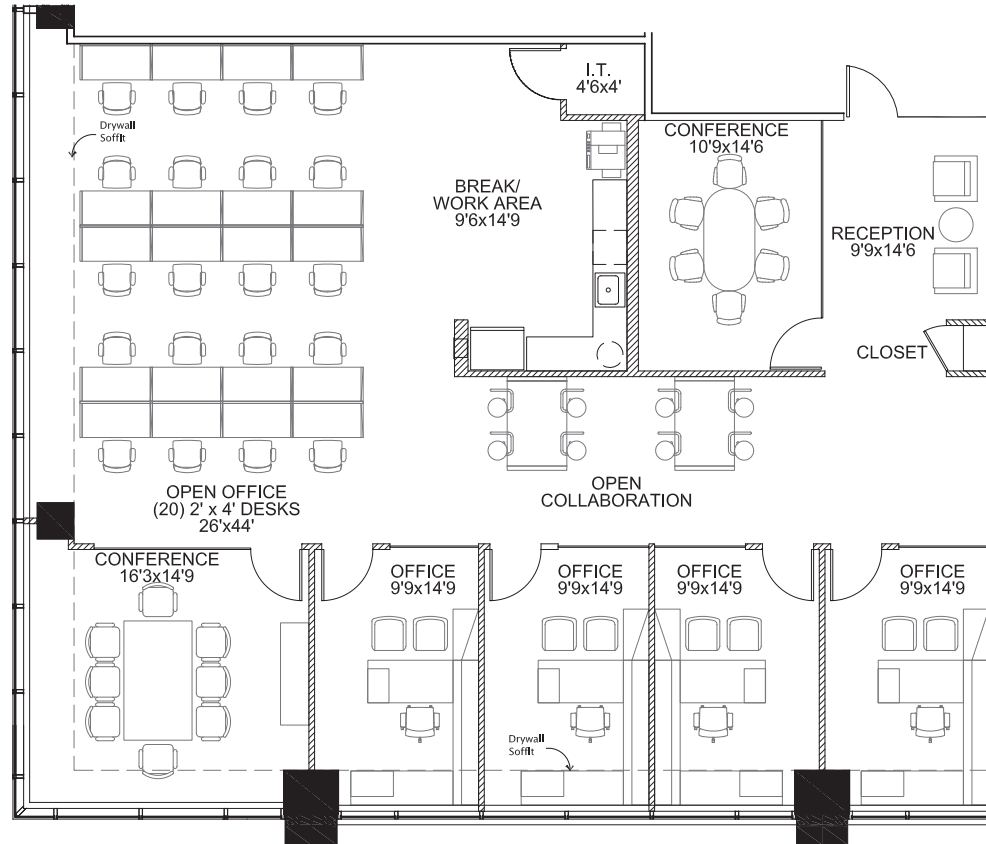

SUITE 710 | 3,117 RSF

AVAILABLE EXCLUSIVELY AT
525 W VAN BUREN ST, CHICAGO, IL

525 WEST VAN BUREN

MELISSA RUBENSTEIN

+1 312 228 2505
melissa.rubenstein@am.jll.com

GARY B. KOSTECKI

+1 312 228 3311
gary.kostecki@am.jll.com