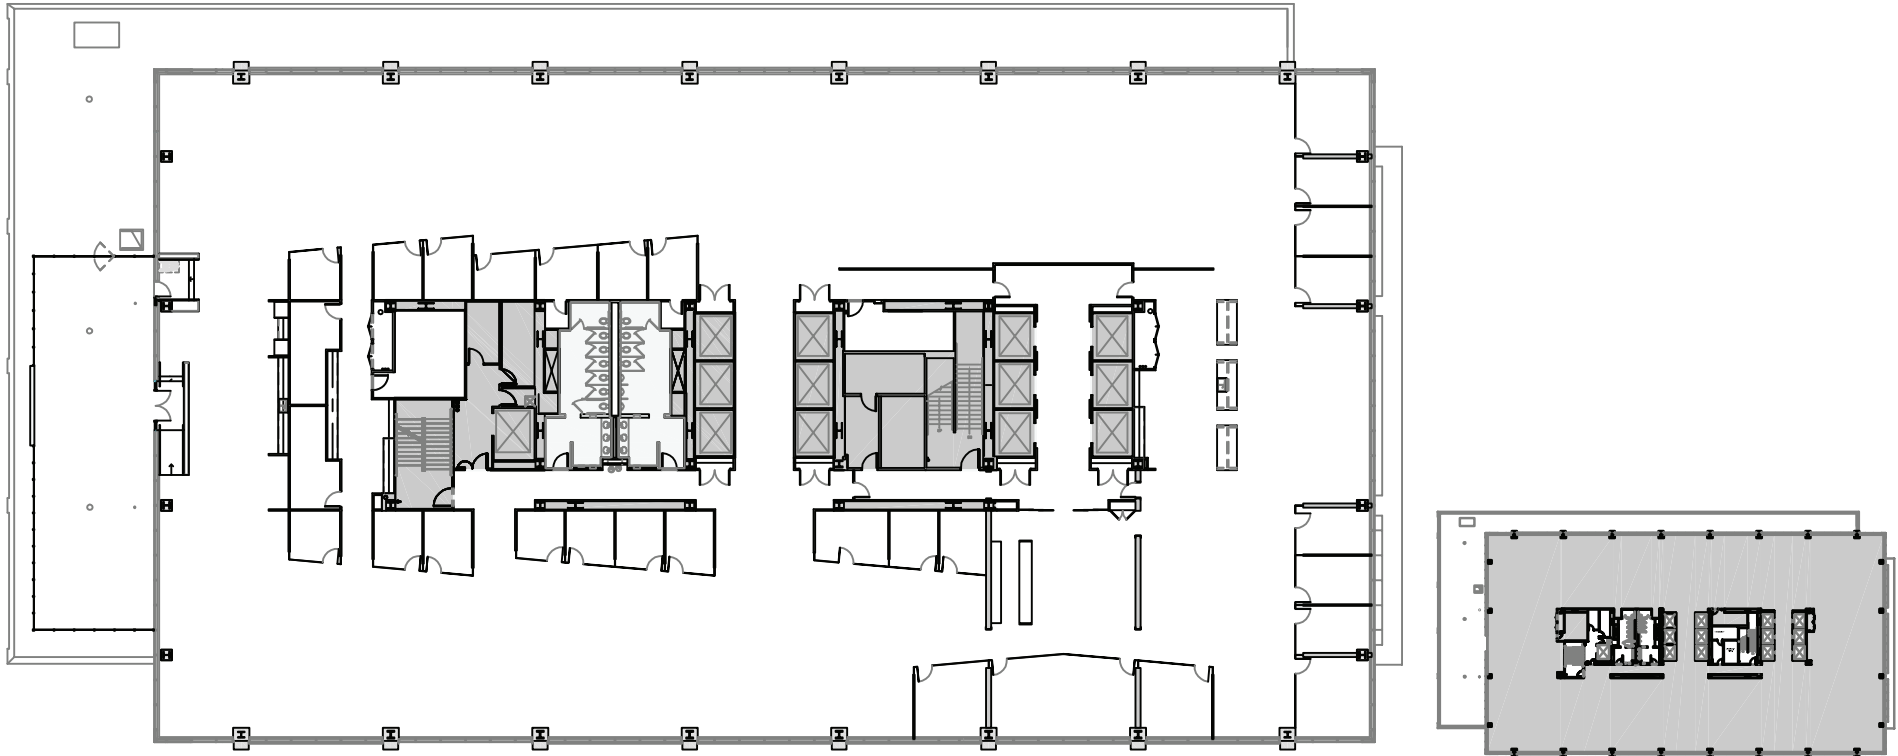

SIUTE 200 | 33,230 RSF

AVAILABLE 8/1/2021 EXCLUSIVELY AT
525 W VAN BUREN ST, CHICAGO, IL

525 WEST
VAN BUREN

MIKE CURRAN

+1 312 228 2709
mike.curran@am.jll.com

KERRY MIDDLETON

+1 312 702 4091
kerry.middleton@am.jll.com