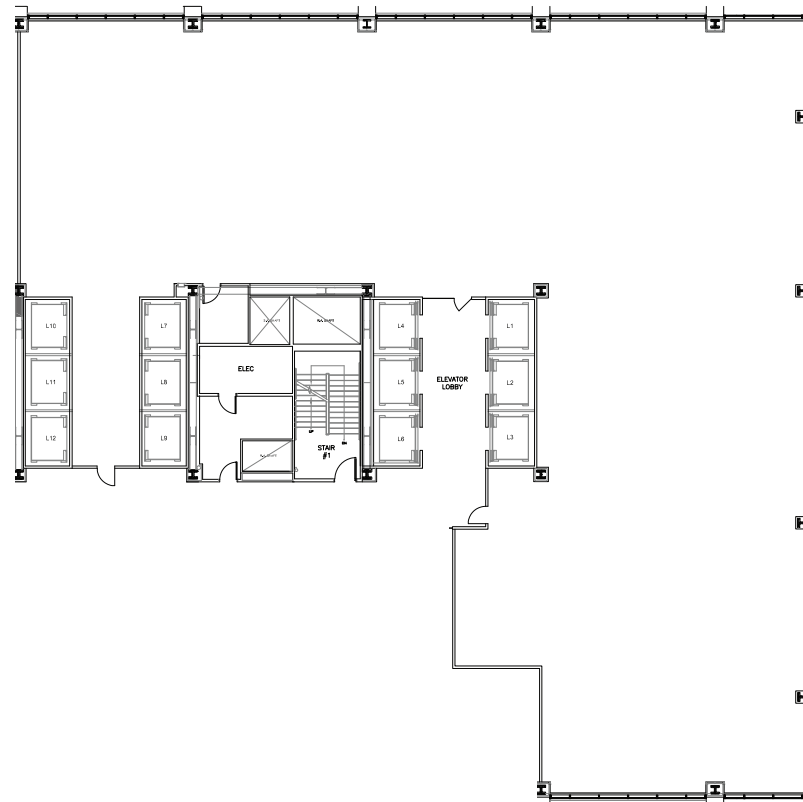

SUITE 300 | 13,865 RSF

AVAILABLE EXCLUSIVELY AT
525 W VAN BUREN ST, CHICAGO, IL

MIKE CURRAN

+1 312 228 2709
mike.curran@am.jll.com

KERRY MIDDLETON

+1 312 702 4091
kerry.middleton@am.jll.com