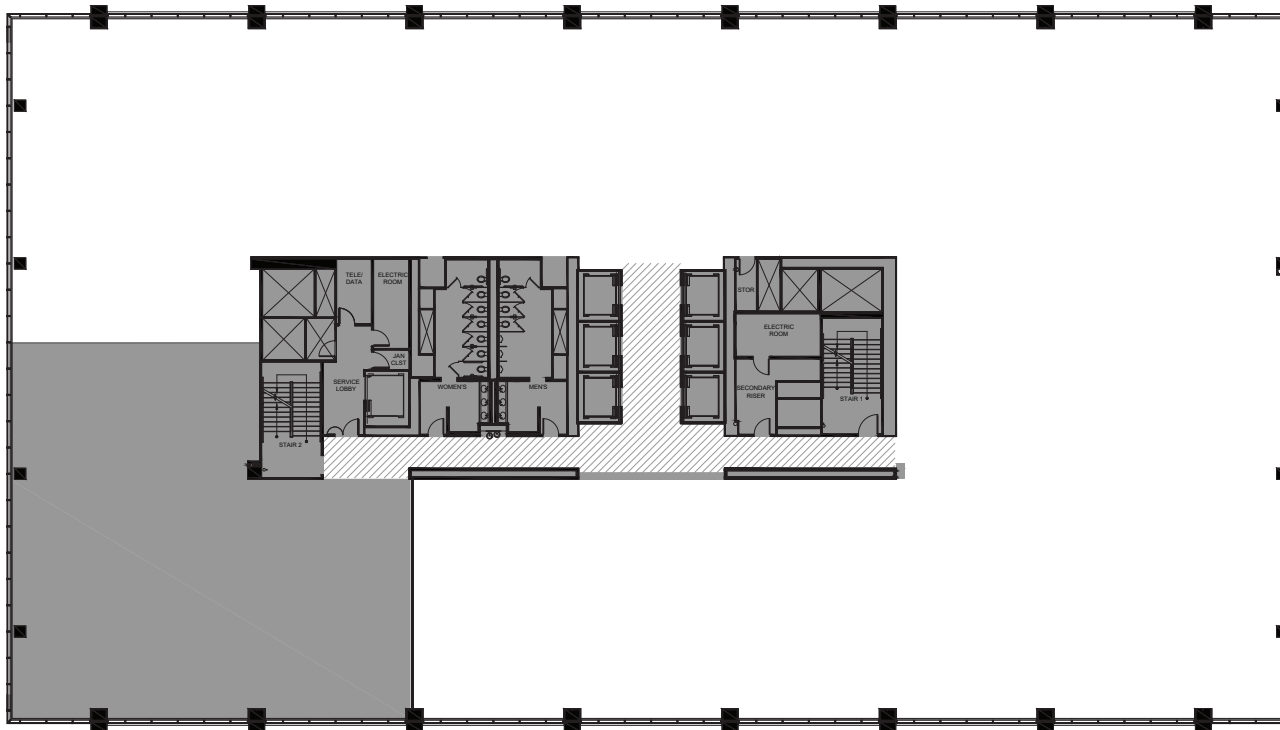

# SUITE 1400 | 27,623 RSF

AVAILABLE NOW EXCLUSIVELY AT  
525 W VAN BUREN ST, CHICAGO, IL

 525 WEST  
VAN BUREN

**MIKE CURRAN**

+1 312 228 2709  
mike.curran@am.jll.com

**KERRY MIDDLETON**

+1 312 702 4091  
kerry.middleton@am.jll.com