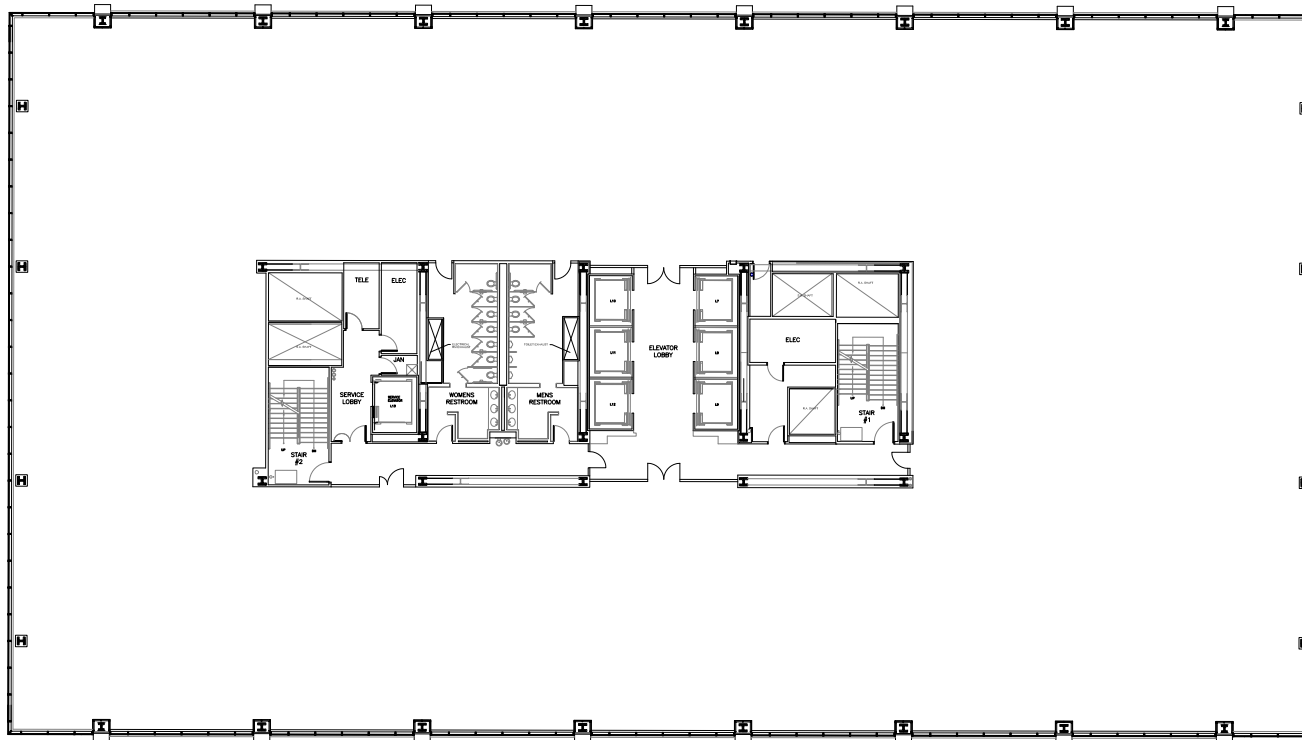

SUITE 1500 | 33,343 RSF

AVAILABLE NOW EXCLUSIVELY AT
525 W VAN BUREN ST, CHICAGO, IL

 525 WEST
VAN BUREN

- Space is in white-box condition
- Landlord is willing to turnkey
- Floor is part of a larger block (up to 66,680 RSF)