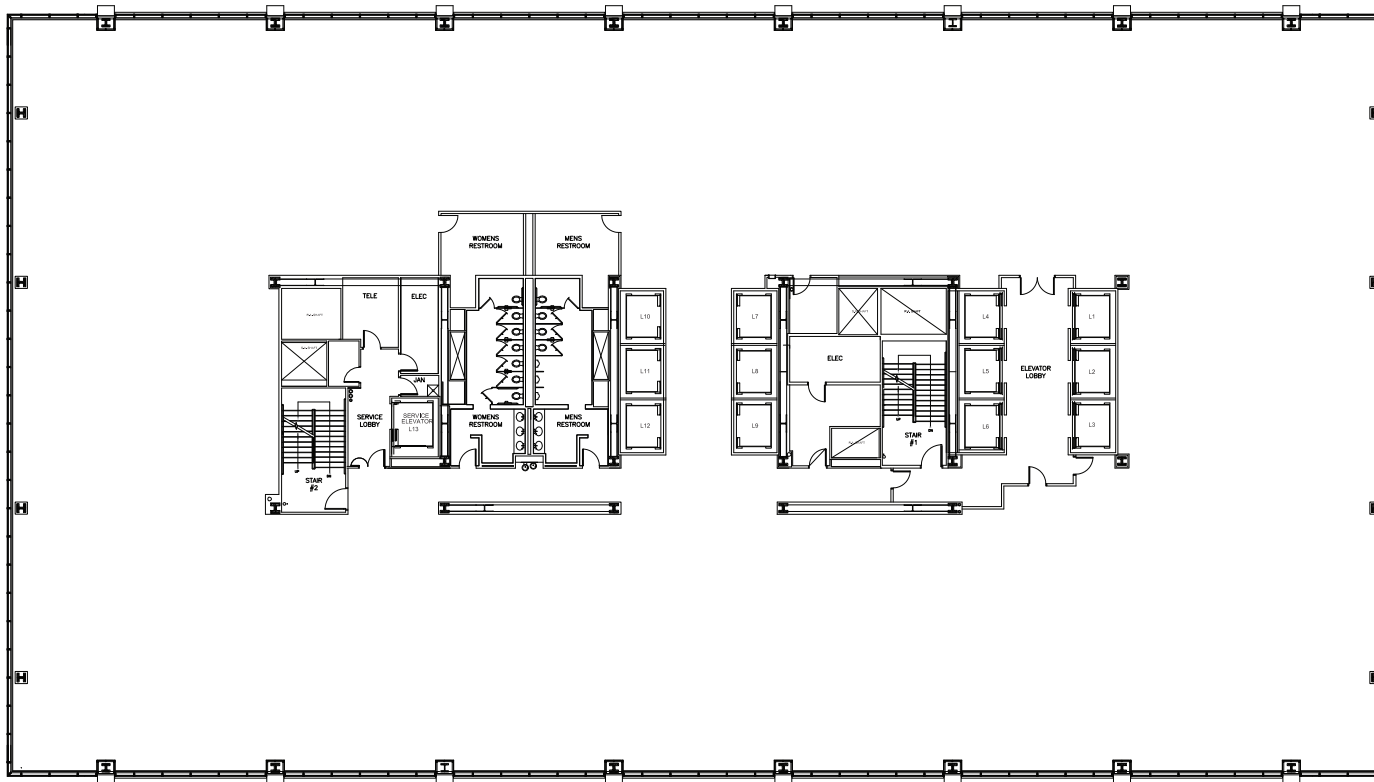

SUITE 500 | 32,902 RSF

AVAILABLE 12/1/2021 EXCLUSIVELY AT
525 W VAN BUREN ST, CHICAGO, IL

525 WEST VAN BUREN

MIKE CURRAN

+1 312 228 2709
mike.curran@am.jll.com

KERRY MIDDLETON

+1 312 702 4091
kerry.middleton@am.jll.com